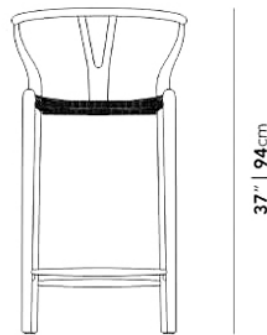

Rove Classics

Wishbone Counter Stool

The Wishbone Counter Stool is the taller version of one of the most classic designs from the mid century modern era. A rare combination of natural and practical, its misleadingly complex construction stems from the designer's extensive knowledge of wood. The fluid lines and minimalist style create an airy feel while the Y-back creates a truly organic impression. The curving top rail and tapered legs are stunning additions to the comfortably flexible yet sturdy woven seat.

Details

This premium Rove Concepts reproduction features:

- Single piece solid wood backrest/armrest without finger joints
- Available in solid ash wood with natural, walnut, black, or solid beech wood with painted lacquer finish
- Wood is treated with wood-wax oil
- Seat hand woven with durable paper cord
- Seat height: 24"

This item is not manufactured by or affiliated with the original designer(s) and associated parties.

Dimensions

21.7 in x 20.3 in x 37 in (Width x Depth x Height)

Seat Height: 24.6 in

Arm Height: 35.25 in

All measurements are approximations.

20.3" | 51.5cm

21.7" | 55cm