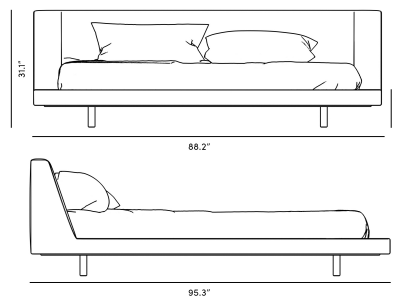

Rove Concepts

Harper Bed

Floating becomes an illusion with the creative support of solid stainless steel legs and imaginative design of an extremely wide-set and low frame. Inspired by Italian home design, Harper's fully upholstered frame is made from quality materials like California Phase 2 compliant MDF and durable fabrics. Subtle details, such as the slight wrap-around of the headboard, are the small features that make Harper a unique piece for the home. Harper's sophisticated representation of stylish modern design is available in King or Queen.

Details

- California Phase 2 Compliant MDF
- Standard quality framing is secured with strong metal brackets
- European flexible slat system included
- Upholstered in premium linen-blend fabric
- Full frame wrapped in triple layer multi-density foam cushioning
- Legs are black solid stainless steel
- 1 - 2 inch mattress inset
- Assembly required

*Mattress shown in images is 8" thick

Dimensions

72 in x 95.3 in x 31.1 in (Width x Depth x Height)
All measurements are approximations.

[Assembly Instructions](#)
[Download](#)

KING

QUEEN

CALIFORNIA KING