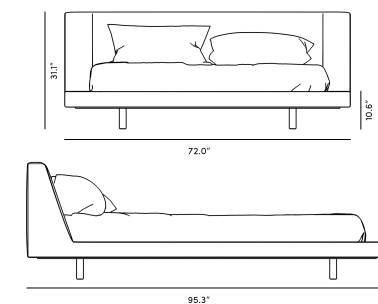

Details

- California Phase 2 Compliant MDF
- Standard quality framing is secured with strong metal brackets
- European flexible slat system included
- Upholstered in premium linen-blend fabric
- Full frame wrapped in triple layer multi-density foam cushioning
- Legs are black solid stainless steel
- 1 - 2 inch mattress inset
- Assembly required

*Mattress shown in images is 8" thick

Dimensions

72 in x 95.3 in x 31.1 in (Width x Depth x Height)
All measurements are approximations.

[Assembly Instructions](#)
[Download](#)

KING

QUEEN

CALIFORNIA KING