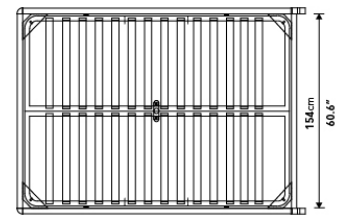

Rove Concepts

Mikkel Bed

Mikkel is a simple and solid Danish design piece made from beautifully polished walnut wood veneer and an upholstered headboard. The minimalist frame is carefully handcrafted with no added width or grandeur than what is needed for your queen or king sized mattress. Finished with a uniquely constructed base that is carved with a meticulous 45 degree angle from solid ash wood, Mikkel is a reliable bed for your most restless nights.

Details

- Smooth American walnut veneer
- California Phase 2 Compliant MDF
- Standard quality framing is secured with strong metal brackets
- European flexible slat system included
- Removable headboard pillows
- Approximately 2 inch mattress inset

Headboard cushion dimensions:

• Queen - 63.4" x 24.4" x 7.9"

• King - 81.5" x 24.4" x 7.9"

- Assembly required

*Mattress shown in images is 10" thick

Dimensions

64 in x 91.4 in x 28 in (Width x Depth x Height)
All measurements are approximations.

[Assembly Instructions](#)
[Download](#)

Queen Size

King Size