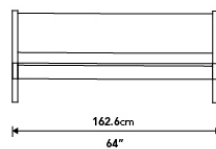

Details

- Smooth American walnut veneer
- California Phase 2 Compliant MDF
- Standard quality framing is secured with strong metal brackets
- European flexible slat system included
- Removable headboard pillows
- Approximately 2 inch mattress inset

Headboard cushion dimensions:

• Queen - 63.4" x 24.4" x 7.9"

• King - 81.5" x 24.4" x 7.9"

- Assembly required

*Mattress shown in images is 10" thick

Dimensions

64 in x 91.4 in x 28 in (Width x Depth x Height)
All measurements are approximations.

[Assembly Instructions](#)
[Download](#)

Queen Size

King Size