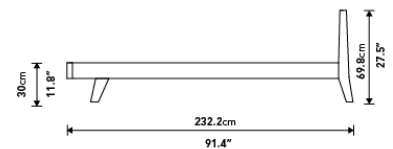

Details

- Smooth American walnut veneer
- California Phase 2 Compliant MDF
- Standard quality framing is secured with strong metal brackets
- European flexible slat system included
- Removable headboard pillows
- Approximately 2 inch mattress inset

Headboard cushion dimensions:

• Queen - 63.4" x 24.4" x 7.9"

• King - 81.5" x 24.4" x 7.9"

- Assembly required

*Mattress shown in images is 10" thick

Dimensions

64 in x 91.4 in x 28 in (Width x Depth x Height)
All measurements are approximations.

[Assembly Instructions](#)
[Download](#)

Queen Size

King Size