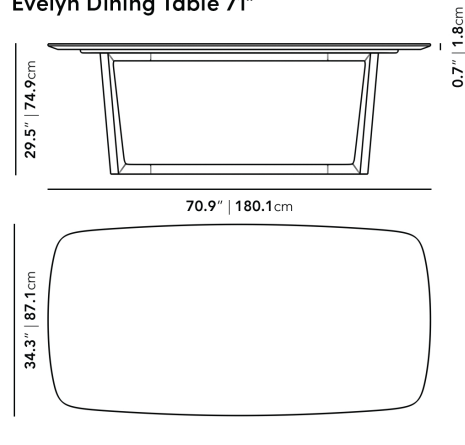

Dimensions

70.9 in x 34.3 in x 29.5 in (Width x Depth x Height)
All measurements are approximations.

[Assembly Instructions](#)
[Download](#)

Evelyn Dining Table 71"

Evelyn Dining Table 95"