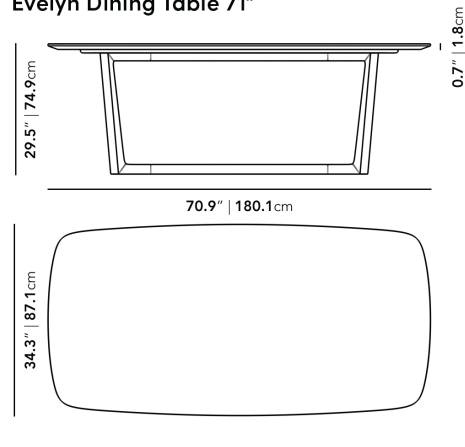

[Shop the Elaine Dining Table here.](#)

[For an in-between size, shop the Eleanor Dining Table here.](#)

Details

- Choice of ceramic or marble top finished with natural wax and polished
- Solid ash wood legs
- Painted walnut finish
- This product will be shipped in a wooden crate, tools are recommended for unboxing

Dimensions

70.9 in x 34.3 in x 29.5 in (Width x Depth x Height)
All measurements are approximations.

[Assembly Instructions](#)
[Download](#)

Evelyn Dining Table 71"

Evelyn Dining Table 95"