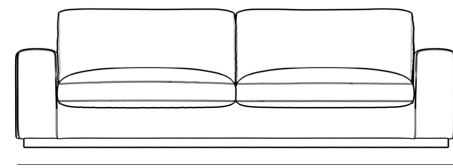

Rove Concepts

Noah Sofa

Exuding stylish form and comfort, Noah is a wide-width and low profile piece inspired by modern and Nordic design. The gorgeous naturally finished hardwood base is a beautiful contrast to the customizable soft fabric upholstery. This base sits fully to the floor and is set back two inches for additional contrast, providing a grander illusion of size and space. The cushions easily seat three people in optimal comfort, with the width of the armrests also offering a functional purpose as a perfect place for resting your favorite drink or a book. Keep it cozy with the Noah Sofa, or go grand with the Noah Sectional.

Shipping dimensions: 96" x 40" x 30" (W x D x H)

Dimensions

95 in x 37 in x 30 in (Width x Depth x Height)

Seat Height: 17 in

Seat Depth: 22.5 in

Arm Height: 21.5 in

All measurements are approximations.

95" | 241.3cm

30" | 76cm

21.6" | 55cm

17" | 43cm

37" | 94cm

22.2" | 56cm