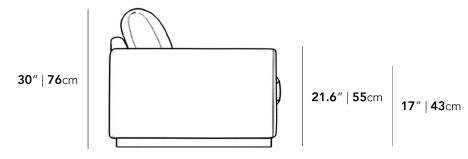

Shipping dimensions: 96" x 40" x 30" (W x D x H)

Dimensions

95 in x 37 in x 30 in (Width x Depth x Height)

Seat Height: 17 in

Seat Depth: 22.5 in

Arm Height: 21.5 in

All measurements are approximations.

95" | 241.3cm

30" | 76cm

21.6" | 55cm

17" | 43cm

37" | 94cm

22.2" | 56cm