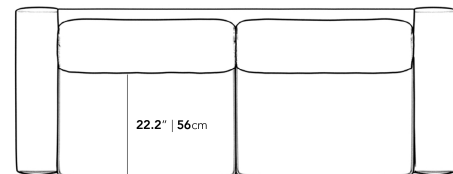

Shipping dimensions: 96" x 40" x 30" (W x D x H)

Dimensions

95 in x 37 in x 30 in (Width x Depth x Height)

Seat Height: 17 in

Seat Depth: 22.5 in

Arm Height: 21.5 in

All measurements are approximations.

95" | 241.3cm

30" | 76cm

21.6" | 55cm

17" | 43cm

37" | 94cm

22.2" | 56cm