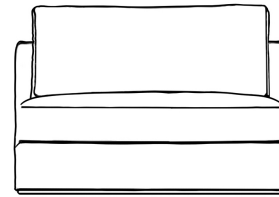

Rove Concepts

Milo 1-Seater - Armless

The sleek and flat profile of the Milo Modular Sectional marries sophisticated style with casual comfort. Milo™s subtle curves add visual elegance while delivering plush and stable support for the spacious seating. Milo is a modular design that can be customized to a configuration that fits your unique space. Much like the grandeur of Italian design, Milo is especially suited for large luxury spaces as each sectional piece is formed with more width than the average sofa, providing an overall grander feel for your home. Enjoy our preset configuration or speak to a sales representative about designing your own custom configuration.

[See the entire Milo Collection here.](#)

[Learn more about the Milo design here.](#)

Details

- Kiln-dried hardwood frame with doweled joints and reinforced corner blocks
- Soft-padded frame made with polyurethane foam wrapped in polyester fiber
- 8 gauge sinuous spring construction
- 3 layer high-density foam cushioning topped with premium 100% goose feathers
- Round, low profile solid stainless steel legs
- Cushions not included
- This is a custom modular configuration piece sold individually
- Medium Feel (Learn more about our sofa firmness here.)
- Legs require light assembly

Dimensions

39 in x 39.5 in x 31.5 in (Width x Depth x Height)
 Seat Height: 17.7 in
 Seat Depth: 25.5 in
 All measurements are approximations.

39" | 99cm

31.5" | 80cm

17.7" | 45cm

39.5" | 100.3cm

25.5" | 64.7cm