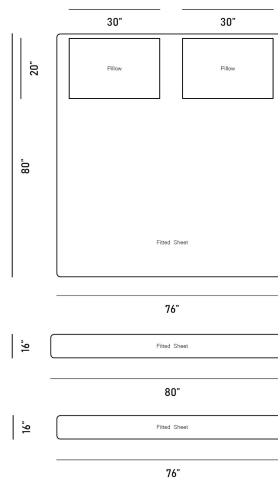

Rove Concepts

Organic Bamboo Viscose Sheet Set

Experience restful and revitalizing comfort with the exquisite Rora Bamboo Viscose Sheet set. A sustainable alternative to traditional cotton, our sheets benefit from bamboo™s natural antibacterial and moisture removing properties while remaining a gentle and uncomplicated addition. The refined sateen weave and 300 thread count provide a smooth and incredibly soft feel for the ultimate in sleep comfort. Available in white and charcoal, these irresistibly soft sheets are available as a set to ensure your sleep is as peaceful as can be. The sheet set comes with one fitted sheet, one flat sheet, and two pillowcases.

Dimensions

0 in x 0 in x 0 in (Width x Depth x Height)
All measurements are approximations.

King Size

Queen Size