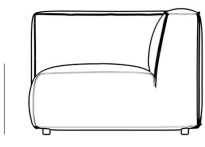

• Throw cushions not included

• Medium-Firm Feel ([Learn more about our sofa firmness here.](#))

- Legs require light assembly

Dimensions

36.2 in x 39.4 in x 26 in (Width x Depth x Height)

Seat Height: 14.5 in

All measurements are approximations.

39.5" | 100cm

14.5" | 37cm

26" | 66cm

36.25" | 92cm

36.25" | 92cm

25.5" | 65cm