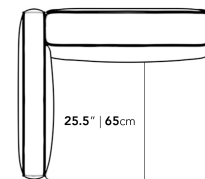

• Throw cushions not included

• Medium-Firm Feel ([Learn more about our sofa firmness here.](#))

- Legs require light assembly

Dimensions

36.2 in x 39.4 in x 26 in (Width x Depth x Height)

Seat Height: 14.5 in

All measurements are approximations.

39.5" | 100cm

14.5" | 37cm

26" | 66cm

36.25" | 92cm

36.25" | 92cm

25.5" | 65cm