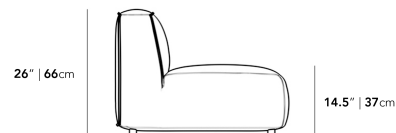

• Throw cushions not included

• Medium-Firm Feel ([Learn more about our sofa firmness here.](#))

- Legs require light assembly

Dimensions

36.2 in x 35.4 in x 26 in (Width x Depth x Height)

Seat Height: 14.5 in

All measurements are approximations.

35.5" | 90.2cm

26" | 66cm

14.5" | 37cm

36.25" | 92cm

25.5" | 65cm

36.25" | 92cm