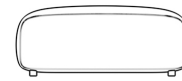

We recommend our custom-fit outdoor covers (sold separately) to protect and ensure lasting durability for years of use. [Find more information here.](#)

Dimensions

36.2 in x 35.4 in x 14.6 in (Width x Depth x Height)

Seat Height: 14.5 in

All measurements are approximations.

35.5" | 90.2cm

14.5" | 37cm

36.25" | 92cm

36.25" | 92cm