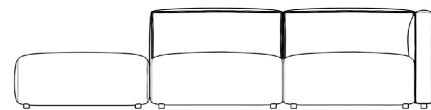

• Throw cushions not included

• Left Hand Facing will have the ottoman on the left, while Right Hand Facing will have the ottoman on the right

• Medium-Firm Feel ([Learn more about our sofa firmness here.](#))

### Dimensions

110.5 in x 36.25 in x 26 in (Width x Depth x Height)  
Seat Height: 14.5 in  
All measurements are approximations.

110.5" | 280.7cm

26" | 66cm

14.5" | 37cm

36.25" | 92cm

25.5" | 65cm

35.5" | 90.2cm