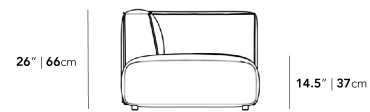

• Throw cushions not included

• Left Hand Facing will have the ottoman on the left, while Right Hand Facing will have the ottoman on the right

• Medium-Firm Feel ([Learn more about our sofa firmness here.](#))

- Legs require light assembly
- Connectors not included/compatible for this collection

Dimensions

110.5 in x 36.25 in x 26 in (Width x Depth x Height)
Seat Height: 14.5 in
All measurements are approximations.

110.5" | 280.7cm

26" | 66cm

14.5" | 37cm

36.25" | 92cm

25.5" | 65cm

35.5" | 90.2cm