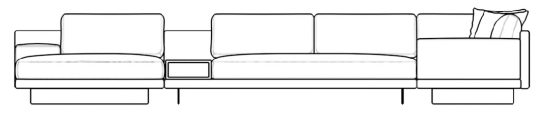

Rove Concepts

Dresden Modular Sectional

Compelling in its simple yet cutting edge style, the Dresden modular collection is a bold take on contemporary design. The sleek, low profile frame is met with grand cloud-like seat cushions to create the statement making structure. The Dresden also balances the expansive seating with an interchangeable side table insert that is offered in walnut, natural, and white lacquer finishes. Grounded on cast stainless steel legs with an elegant brushed finish, this piece's thoughtful composition demonstrates an exceptional opportunity for modern luxury in your home.

See the entire Dresden Collection [here](#).

Details

- Kiln-dried hardwood frame with doweled joints and reinforced corner blocks
- Soft-padded frame made with polyurethane foam wrapped in polyester fiber
- 8 gauge sinuous spring construction
- 3 layer high-density foam cushioning topped with premium 100% goose feathers
- Low profile solid stainless steel legs
- Includes 1 chaise with armrest, 1 armless sofa, 1 walnut storage table, and 1 sofa
- Storage table in walnut veneer with push to open drawer (additional color options sold separately)
- 2 throw pillows included
- Available as preset or custom modular configurations
- Armrest and side table can be attached interchangeably
- Soft Feel (Learn more about our sofa firmness [here](#).)
- Tested to ANSI/BIFMA safety and durability standards
- Legs require light assembly
- To join the modular pieces together please use the connector pieces that are included

*Assembly is optional as the Dresden Side Table is weighted and will remain in place without having to secure with screws

Dimensions

170 in x 88.25 in x 30.75 in (Width x Depth x Height)

Seat Height: 16.5 in

Seat Depth: 24.4 in

Arm Height: 24 in

All measurements are approximations.

Assembly Instructions

[Download](#)

170" | 431.8cm

30.75" | 78cm

16.5" | 42cm