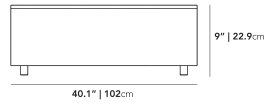

### Dimensions

40.15 in x 40.15 in x 9 in (Width x Depth x Height)

### Additional Dimensions

60.2 in x 40.15 in x 9 in - (Walnut Veneer Finishes, Black Metal Options, 40" x 60" | 102 x 152cm Size)

All measurements are approximations.

Liza Coffee Table 40" x 40"

Liza Coffee Table 40" x 60"