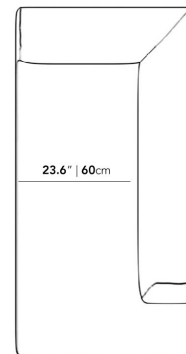

Dimensions

68.5 in x 34.3 in x 27 in (Width x Depth x Height)
All measurements are approximations.

68.5" | 174cm

27" | 68.6cm

16" | 41cm

34.3" | 87cm

23.6" | 60cm

34.3" | 87cm