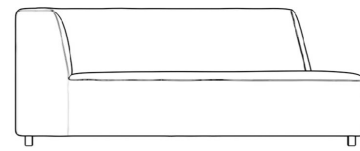

See the entire [Outdoor Mika Collection here](#).

Also available in the [Mika Outdoor Modular Sectional here](#).

Details

- Fast dry foam
- High performance aluminum frame
- Fade resistant black powder coated finish
- Waterproof UV resistant fabric seat
- Firm Feel (Learn more about our sofa firmness here.)
- Legs require light assembly

Dimensions

68.5 in x 34.3 in x 27 in (Width x Depth x Height)
All measurements are approximations.

68.5" | 174cm

27" | 68.6cm

16" | 41cm

34.3" | 87cm

23.6" | 60cm

34.3" | 87cm