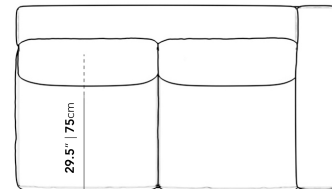

We recommend our custom-fit outdoor covers (sold separately) to protect and ensure lasting durability for years of use. Find more information [here](#).

Dimensions

66.5 in x 38.1 in x 24.8 in (Width x Depth x Height)
All measurements are approximations.

[Assembly Instructions](#)
[Download](#)

66.9" | 170cm

16" | 40.6cm

25" | 63.5cm

38" | 96.5cm

29.5" | 75cm

38" | 96.5cm