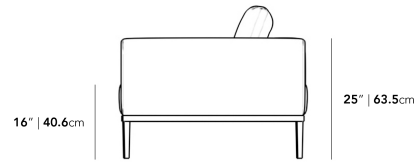

We recommend our custom-fit outdoor covers (sold separately) to protect and ensure lasting durability for years of use. Find more information [here](#).

Dimensions

66.5 in x 38.1 in x 24.8 in (Width x Depth x Height)
All measurements are approximations.

[Assembly Instructions](#)
[Download](#)

66.9" | 170cm

16" | 40.6cm

25" | 63.5cm

38" | 96.5cm

29.5" | 75cm

38" | 96.5cm