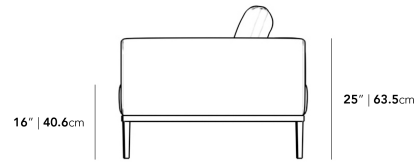

### Dimensions

66.5 in x 38.1 in x 24.8 in (Width x Depth x Height)  
All measurements are approximations.

[Assembly Instructions](#)  
[Download](#)

66.9" | 170cm

16" | 40.6cm

25" | 63.5cm

38" | 96.5cm

29.5" | 75cm

38" | 96.5cm