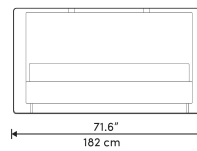

*Mattress shown in images is 11" thick

Dimensions

73.5 in x 86.7 in x 39.5 in (Width x Depth x Height)

Additional Dimensions

88.1 in x 86.7 in x 39.5 in - (King Bed Size, Messina Beige Messina Felt, Verona Cream Accent Color)

All measurements are approximations.

Assembly Instructions

[Download](#)

ABIGAIL BED

Queen Size

King Size