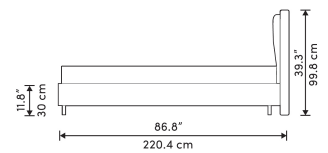

*Mattress shown in images is 11" thick

Dimensions

73.5 in x 86.7 in x 39.5 in (Width x Depth x Height)

Additional Dimensions

88.1 in x 86.7 in x 39.5 in - (King Bed Size, Messina Beige Messina Felt, Verona Cream Accent Color)

All measurements are approximations.

Assembly Instructions

[Download](#)

ABIGAIL BED

Queen Size

King Size