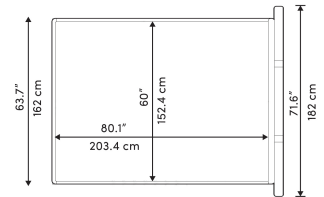

*Mattress shown in images is 11" thick

Dimensions

73.5 in x 86.7 in x 39.5 in (Width x Depth x Height)

Additional Dimensions

88.1 in x 86.7 in x 39.5 in - (King Bed Size, Messina Beige Messina Felt, Verona Cream Accent Color)

All measurements are approximations.

Assembly Instructions

[Download](#)

ABIGAIL BED

Queen Size

King Size