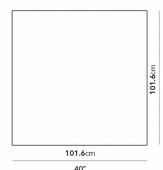

Assembly Instructions

[Download](#)

Liza Coffee Table Grande - Square