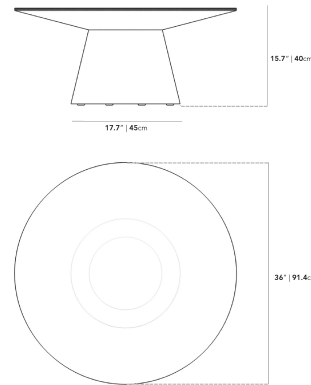

### Details

- Choose from a high gloss white lacquer with clear tempered glass top or white marble
- Smooth American walnut veneer
- California Phase 2 Compliant MDF
- Generously beveled edge
- Width of base is 17.7"
- Glass top is not removable
- Light assembly required

### Dimensions

36 in x 36 in x 15.7 in (Width x Depth x Height)  
All measurements are approximations.

[Assembly Instructions](#)  
[Download](#)

Winston Coffee Table

Winston Coffee Table - Ceramic