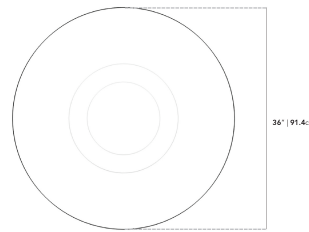

[Explore our entire Winston Collection here.](#)

Details

- Choose from a high gloss white lacquer with clear tempered glass top or white marble
- Smooth American walnut veneer
- California Phase 2 Compliant MDF
- Generously beveled edge
- Width of base is 17.7"
- Glass top is not removable
- Light assembly required

Dimensions

36 in x 36 in x 15.7 in (Width x Depth x Height)
All measurements are approximations.

Winston Coffee Table

Winston Coffee Table - Ceramic