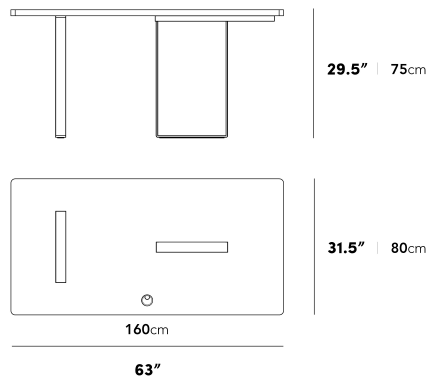

### Dimensions

63 in x 31.5 in x 29.5 in (Width x Depth x Height)  
All measurements are approximations.

[Assembly Instructions](#)  
[Download](#)

### Augustus Desk 63"

### Augustus Desk 88"