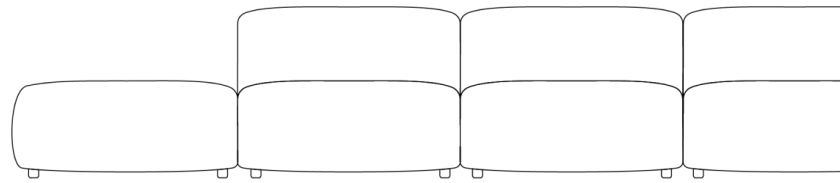

Rove Concepts

Arya Outdoor Modular Sectional

Recline into a unity of contemporary design and minimalist values with the Arya Outdoor Modular Sectional. Perfect for relaxing with a book or a glass of wine on a calm summer night. The plush back and seat elegantly curves inwards, brimming with layers of sumptuous cushioning. Uncluttered and endlessly inviting, this piece offers a deep seat and angled back to take advantage of a clean design and tempting cushions. The Arya embodies the fundamental elements of modern design and effortlessly adds sleekness to any outdoor setting.

[Learn more about the Arya design here.](#)

Also available in an indoor version [here.](#)

Details

- High performance aluminum frame
- Fast dry foam
- Water and UV resistant fabric
- Low profile legs
- Includes two armless pieces, one left or right arm corner piece, and one ottoman
- Throw cushions not included
- Left Hand Facing will have the ottoman on the right, while Right Hand Facing will have the ottoman on the left
- Firm Feel (Learn more about our sofa firmness [here.](#))
- Legs require light assembly
- To join the modular pieces together please use the connector pieces that are included

Dimensions

145.5 in x 36.25 in x 26 in (Width x Depth x Height)
All measurements are approximations.

145.5in | 370cm

26in | 66cm

14.5in | 37cm

36.25in | 92cm

25.5in | 65cm

35.5in | 90.2cm