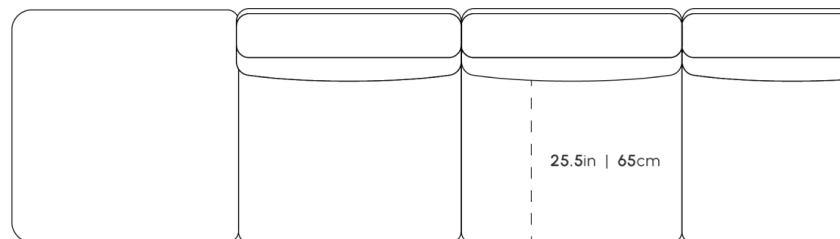

[Learn more about the Arya design here.](#)

Also available in an indoor version [here.](#)

Details

- High performance aluminum frame
- Fast dry foam
- Water and UV resistant fabric
- Low profile legs
- Includes two armless pieces, one left or right arm corner piece, and one ottoman
- Throw cushions not included
- Left Hand Facing will have the ottoman on the right, while Right Hand Facing will have the ottoman on the left
- Firm Feel (Learn more about our sofa firmness [here.](#))
- Legs require light assembly
- To join the modular pieces together please use the connector pieces that are included

Dimensions

145.5 in x 36.25 in x 26 in (Width x Depth x Height)
All measurements are approximations.

145.5in | 370cm

26in | 66cm

14.5in | 37cm

36.25in | 92cm

25.5in | 65cm

35.5in | 90.2cm