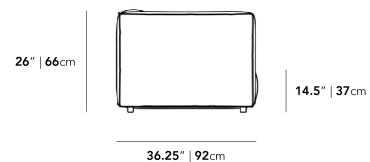

### Dimensions

79 in x 36.25 in x 26 in (Width x Depth x Height)

Seat Height: 14.5 in

All measurements are approximations.

79" | 200cm

26" | 66cm

14.5" | 37cm

36.25" | 92cm

25.5" | 65cm