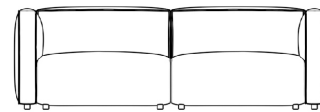

Legs require light assembly

- To join the modular pieces together please use the connector pieces that are included

### Dimensions

79 in x 36.25 in x 26 in (Width x Depth x Height)

Seat Height: 14.5 in

All measurements are approximations.

79" | 200cm

26" | 66cm

14.5" | 37cm

36.25" | 92cm