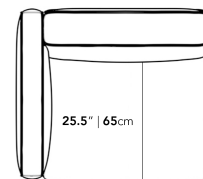

Dimensions

39.5 in x 36.2 in x 26 in (Width x Depth x Height)
 Seat Height: 14.5 in
 All measurements are approximations.

39.5" | 100cm

14.5" | 37cm

26" | 66cm

36.25" | 92cm

36.25" | 92cm

25.5" | 65cm