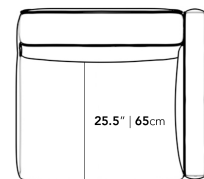

### Dimensions

39.5 in x 36.2 in x 26 in (Width x Depth x Height)  
 Seat Height: 14.5 in  
 All measurements are approximations.

39.5" | 100cm

26" | 66cm

14.5" | 37cm

36.25" | 92cm

25.5" | 65cm

36.25" | 92cm