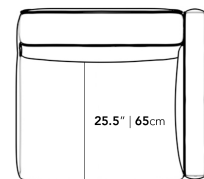

Dimensions

39.5 in x 36.2 in x 26 in (Width x Depth x Height)
 Seat Height: 14.5 in
 All measurements are approximations.

39.5" | 100cm

26" | 66cm

14.5" | 37cm

36.25" | 92cm

25.5" | 65cm

36.25" | 92cm