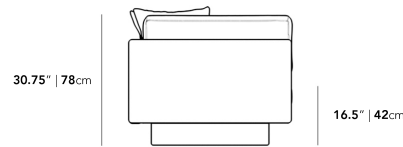

Dimensions

88.25 in x 37.5 in x 30.75 in (Width x Depth x Height)
 Seat Height: 16.5 in
 Seat Depth: 24.5 in
 All measurements are approximations.

Assembly Instructions
[Download](#)

88.25" | 224cm

30.75" | 78cm

16.5" | 42cm

37.5" | 95.2cm

24.5" | 62cm

37.5" | 95.2cm