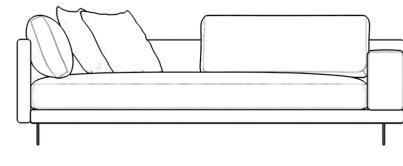

Rove Concepts

Dresden Outdoor Left Arm Sofa

Compelling in its simple yet cutting edge style, the Dresden Outdoor Left Arm Sofa brings a fresh perspective to contemporary outdoor living. The sleek, low profile frame is met with grand cloud-like seat cushions to create the statement making structure. The Dresden also balances the expansive seating with an interchangeable side table insert that is offered in white ceramic or black ceramic finishes. Grounded on aluminum metal legs, this piece's thoughtful composition demonstrates an exceptional opportunity for modern luxury in any outdoor space.

Dimensions

88.25 in x 37.5 in x 30.75 in (Width x Depth x Height)

Seat Height: 16.5 in

Seat Depth: 24.5 in

All measurements are approximations.

Assembly Instructions

[Download](#)

88.25" | 224cm

30.75" | 78cm

16.5" | 42cm

37.5" | 95.2cm

24.5" | 62cm

37.5" | 95.2cm