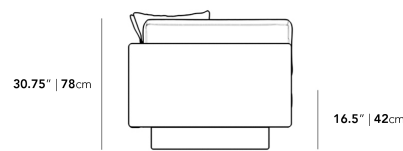

Dimensions

88.25 in x 37.5 in x 30.75 in (Width x Depth x Height)

Seat Height: 16.5 in

Seat Depth: 24.5 in

All measurements are approximations.

Assembly Instructions

[Download](#)

88.25" | 224cm

30.75" | 78cm

16.5" | 42cm

37.5" | 95.2cm

24.5" | 62cm

37.5" | 95.2cm