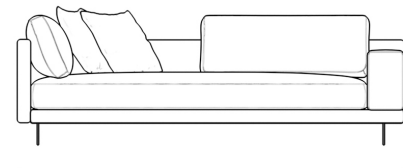

Rove Concepts

Dresden Outdoor Left Arm Sofa

Compelling in its simple yet cutting edge style, the Dresden Outdoor Left Arm Sofa brings a fresh perspective to contemporary outdoor living. The sleek, low profile frame is met with grand cloud-like seat cushions to create the statement making structure. The Dresden also balances the expansive seating with an interchangeable side table insert that is offered in white ceramic or black ceramic finishes. Grounded on aluminum metal legs, this piece's thoughtful composition demonstrates an exceptional opportunity for modern luxury in any outdoor space.

Dimensions

88.25 in x 37.5 in x 30.75 in (Width x Depth x Height)
 Seat Height: 16.5 in
 Seat Depth: 24.5 in
 All measurements are approximations.

Assembly Instructions
[Download](#)

88.25" | 224cm

30.75" | 78cm