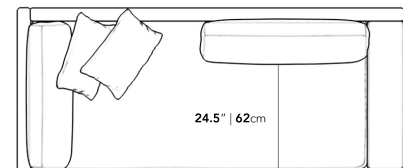

Dimensions

88.25 in x 37.5 in x 30.75 in (Width x Depth x Height)

Seat Height: 16.5 in

Seat Depth: 24.5 in

All measurements are approximations.

Assembly Instructions

[Download](#)

88.25" | 224cm

30.75" | 78cm

16.5" | 42cm

37.5" | 95.2cm

24.5" | 62cm

37.5" | 95.2cm