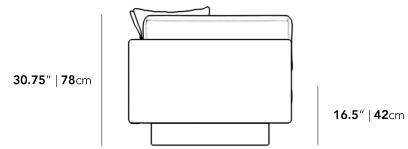

• Legs require light assembly

Dimensions

88.25 in x 37.5 in x 30.75 in (Width x Depth x Height)

Seat Height: 16.5 in

Seat Depth: 24.5 in

All measurements are approximations.

Assembly Instructions

[Download](#)

88.25" | 224cm

30.75" | 78cm

16.5" | 42cm

37.5" | 95.2cm

24.5" | 62cm

37.5" | 95.2cm