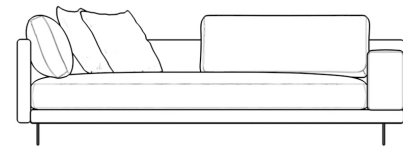

## Dresden Outdoor Right Arm Sofa

Compelling in its simple yet cutting edge style, the Dresden Outdoor Right Arm Sofa brings a fresh perspective to contemporary outdoor living. The sleek, low profile frame is met with grand cloud-like seat cushions to create the statement making structure. The Dresden also balances the expansive seating with an interchangeable side table insert that is offered in white or black ceramic. Grounded on aluminum metal legs, this piece's thoughtful composition demonstrates an exceptional opportunity for modern luxury in any outdoor space.

### Dimensions

88.25 in x 37.5 in x 30.75 in (Width x Depth x Height)

Seat Height: 16.5 in

Seat Depth: 24.5 in

All measurements are approximations.

### Assembly Instructions

[Download](#)

88.25" | 224cm

30.75" | 78cm

16.5" | 42cm

37.5" | 95.2cm

24.5" | 62cm

37.5" | 95.2cm