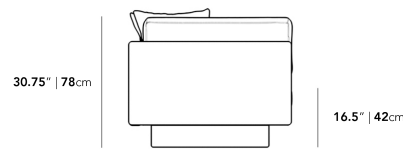

### Dimensions

88.25 in x 37.5 in x 30.75 in (Width x Depth x Height)

Seat Height: 16.5 in

Seat Depth: 24.5 in

All measurements are approximations.

### Assembly Instructions

[Download](#)

88.25" | 224cm

30.75" | 78cm

16.5" | 42cm

37.5" | 95.2cm

24.5" | 62cm

37.5" | 95.2cm