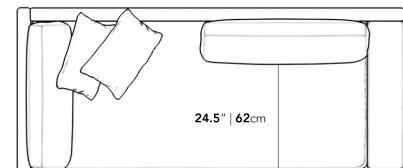

### Dimensions

88.25 in x 37.5 in x 30.75 in (Width x Depth x Height)

Seat Height: 16.5 in

Seat Depth: 24.5 in

All measurements are approximations.

### Assembly Instructions

[Download](#)

88.25" | 224cm

30.75" | 78cm

16.5" | 42cm

37.5" | 95.2cm

24.5" | 62cm

37.5" | 95.2cm