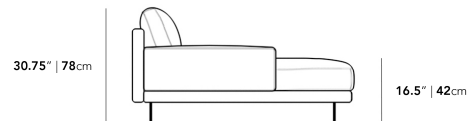

### Dimensions

49.5 in x 57 in x 30.75 in (Width x Depth x Height)  
 Seat Height: 16.5 in  
 Seat Depth: 44.5 in  
 All measurements are approximations.

Assembly Instructions  
[Download](#)

49.5" | 125.7cm

30.75" | 78cm

16.5" | 42cm

57" | 144.8cm

44.5" | 113cm

57" | 144.8cm