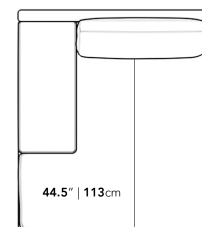

### Dimensions

49.5 in x 57 in x 30.75 in (Width x Depth x Height)  
 Seat Height: 16.5 in  
 Seat Depth: 44.5 in  
 All measurements are approximations.

Assembly Instructions  
[Download](#)

49.5" | 125.7cm

30.75" | 78cm

16.5" | 42cm

57" | 144.8cm

44.5" | 113cm

57" | 144.8cm