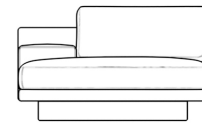

## Dresden Outdoor Left Chaise with Armrest

Compelling in its simple yet cutting edge style, the Dresden Outdoor Left Chaise with Armrest brings a fresh perspective to contemporary outdoor living. The sleek, low profile frame is met with grand cloud-like seat cushions to create the statement making structure. The Dresden also balances the expansive seating with an interchangeable side table insert that is offered in white ceramic or black ceramic finishes. Grounded on aluminum metal legs, this piece's thoughtful composition demonstrates an exceptional opportunity for modern luxury in any outdoor space.

### Details

- High performance aluminum frame
- Fast dry foam
- Waterproof fabric
- Includes 1 chaise with armrest
- Available as preset or custom modular configurations
- Armrest and side table can be attached interchangeably
- Connectors not included/compatible for this collection
- Firm Feel (Learn more about our sofa firmness here.)
- Legs require light assembly
- We recommend our custom-fit outdoor covers (sold separately) to protect and ensure lasting durability for years of use. Find more information here.

### Dimensions

49.5 in x 57 in x 30.75 in (Width x Depth x Height)  
 Seat Height: 16.5 in  
 Seat Depth: 44.5 in  
 All measurements are approximations.

Assembly Instructions  
[Download](#)

49.5" | 125.7cm