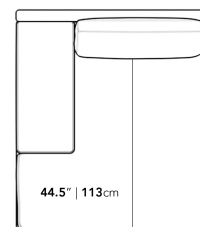

Dimensions

49.5 in x 57 in x 30.75 in (Width x Depth x Height)
All measurements are approximations.

Assembly Instructions

[Download](#)

49.5" | 125.7cm

30.75" | 78cm

16.5" | 42cm

57" | 144.8cm

44.5" | 113cm

57" | 144.8cm