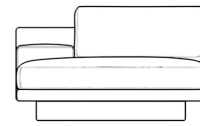

Rove Concepts

Dresden Outdoor Right Chaise with Armrest

Compelling in its simple yet cutting edge style, the Dresden Outdoor Right Chaise with Armrest brings a fresh perspective to contemporary outdoor living. The sleek, low profile frame is met with grand cloud-like seat cushions to create the statement making structure. The Dresden also balances the expansive seating with an interchangeable side table insert that is offered in a variety of finishes. Grounded on aluminum metal legs, this piece's thoughtful composition demonstrates an exceptional opportunity for modern luxury in any outdoor space.

Details

- High performance aluminum frame
- Fast dry foam
- Waterproof fabric
- Includes 1 chaise with armrest
- Available as preset or custom modular configurations
- Armrest and side table can be attached interchangeably
- Connectors not included/compatible for this collection
- Firm Feel (Learn more about our sofa firmness here.)
- Legs require light assembly
- We recommend our custom-fit outdoor covers (sold separately) to protect and ensure lasting durability for years of use. Find more information here.

Dimensions

49.5 in x 57 in x 30.75 in (Width x Depth x Height)
All measurements are approximations.

Assembly Instructions

[Download](#)

49.5" | 125.7cm

30.75" | 78cm

16.5" | 42cm

57" | 144.8cm

44.5" | 113cm

57" | 144.8cm