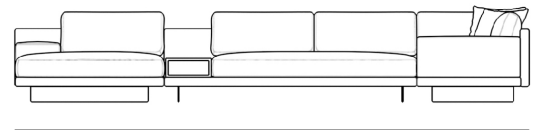

## Dresden Outdoor Modular Sectional

Compelling in its simple yet cutting edge style, the Dresden Outdoor Modular Sectional brings a fresh perspective to contemporary outdoor living. The sleek, low profile frame is met with grand cloud-like seat cushions to create the statement making structure. The Dresden also balances the expansive seating with an interchangeable side table insert that is offered in white ceramic or black ceramic finishes. Grounded on aluminum metal legs, this piece's thoughtful composition demonstrates an exceptional opportunity for modern luxury in any outdoor space.

### Details

- High performance aluminum frame
- Fast dry foam
- Includes 1 chaise with armrest, 1 armless sofa with choice of add on, 1 sofa and 2 throw pillows
- Available as preset or custom modular configurations
- Armrest and side table can be attached interchangeably
- Connectors not included/compatible for this collection
- Firm Feel (Learn more about our sofa firmness here.)
- Legs require light assembly
- Side Table will be shipped in a wooden crate, tools are recommended for unboxing

\*Assembly is optional as the Dresden Side Table is weighted and will remain in place without having to secure with screws

### Dimensions

170 in x 88.25 in x 30.75 in (Width x Depth x Height)  
All measurements are approximations.

Assembly Instructions  
[Download](#)

170" | 431.8cm

30.75" | 78cm

16.5" | 42cm

88.25" | 224cm

44.5" | 113cm