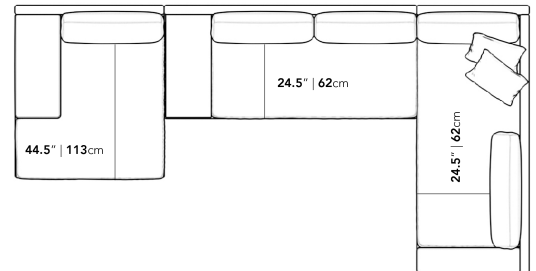

Dimensions

170 in x 88.25 in x 30.75 in (Width x Depth x Height)
All measurements are approximations.

Assembly Instructions
Download

170" | 431.8cm

30.75" | 78cm

16.5" | 42cm

88.25" | 224cm

44.5" | 113cm

24.5" | 62cm

24.5" | 62cm

88.25" | 224cm