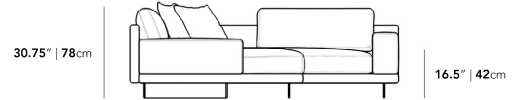

\*Assembly is optional as the Dresden Side Table is weighted and will remain in place without having to secure with screws

### Dimensions

170 in x 88.25 in x 30.75 in (Width x Depth x Height)  
All measurements are approximations.

Assembly Instructions  
[Download](#)

170" | 431.8cm

30.75" | 78cm

16.5" | 42cm

88.25" | 224cm

44.5" | 113cm