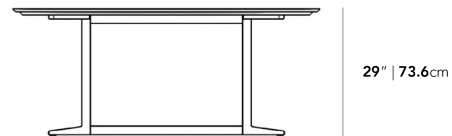

Details

- Choice of white or black ceramic top
- Aluminum legs with white or black powder coat
- Available in two sizes
- For indoor or outdoor use
- Assembly required
- This product will be shipped in a wooden crate, tools are recommended for unboxing

Dimensions

71 in x 34.3 in x 29 in (Width x Depth x Height)
All measurements are approximations.

[Assembly Instructions](#)
[Download](#)

71"

71" | 180.3cm

95"

95" | 241.3cm