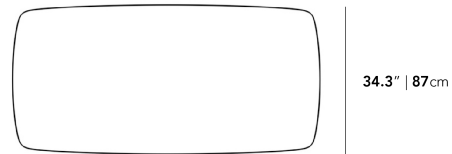

Details

- Choice of white or black ceramic top
- Aluminum legs with white or black powder coat
- Available in two sizes
- For indoor or outdoor use
- Assembly required
- This product will be shipped in a wooden crate, tools are recommended for unboxing

Dimensions

71 in x 34.3 in x 29 in (Width x Depth x Height)
All measurements are approximations.

[Assembly Instructions](#)
[Download](#)

71"

71" | 180.3cm

95"

95" | 241.3cm