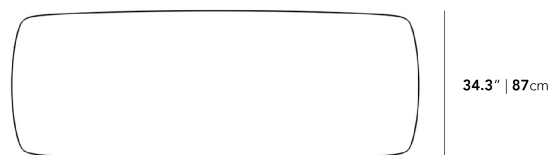

Dimensions

71 in x 34.3 in x 29 in (Width x Depth x Height)
All measurements are approximations.

[Assembly Instructions](#)
[Download](#)

71"

71" | 180.3cm

95"

95" | 241.3cm