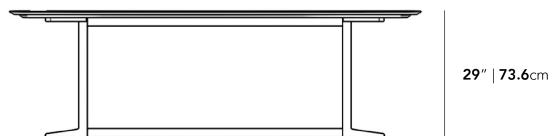

Dimensions

71 in x 34.3 in x 29 in (Width x Depth x Height)
All measurements are approximations.

[Assembly Instructions](#)
[Download](#)

71"

71" | 180.3cm

95"

95" | 241.3cm