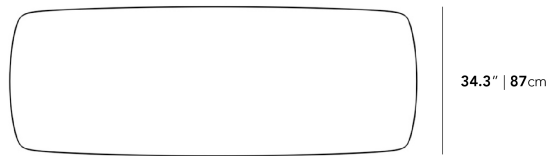

Dimensions

71 in x 34.3 in x 29 in (Width x Depth x Height)

Additional Dimensions

95 in x 34.3 in x 29 in - (95" | 241cm Size, Black Pietra Ceramic Surfaces, Black - Elaine Outdoor Base Options)

All measurements are approximations.

Assembly Instructions

[Download](#)

71"

29" | 73.6cm

34.3" | 87cm

71" | 180.3cm

95"

29" | 73.6cm

34.3" | 87cm

95" | 241.3cm