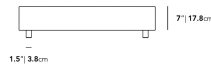

Dimensions

40 in x 40 in x 9.17 in (Width x Depth x Height)

Additional Dimensions

- 60 in x 40 in x 9.17 in - (40" x 60" | 102 x 152cm Size, Black Pietra Ceramic Surfaces, Black - Liza Outdoor Base Options)
- 60 in x 40 in x 9.17 in - (40" x 60" | 102 x 152cm Size, White Calacatta Ceramic Surfaces, Black - Liza Outdoor Base Options)
- 60 in x 40 in x 9.17 in - (40" x 60" | 102 x 152cm Size, Black - Liza Outdoor Base Options, White Terrazzo Surfaces)

All measurements are approximations.

Assembly Instructions

[Download](#)

Liza Coffee Table Outdoor - 40x40

Liza Coffee Table Outdoor - 60x40