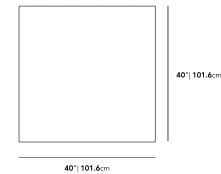

Rove Concepts

Liza Coffee Table

The Liza Coffee Table brings form and function to the great outdoor and indoor spaces. With its clean and simple, low-profile design, the Liza anchors any space. Made of beautifully polished stone top and striking matte black metal legs, Liza creates an airy float-like feel to any living space.

Also available in grande size here.

Also available in an marble version here.

Details

- Choice of white terrazzo, white ceramic, or black ceramic top
- Matte black metal legs
- Available in two sizes
- For indoor and outdoor use
- Light assembly required
- This product will be shipped in a wooden crate, tools are recommended for unboxing

Dimensions

40 in x 40 in x 9.17 in (Width x Depth x Height)

Additional Dimensions

- 60 in x 40 in x 9.17 in - (40" x 60" | 102 x 152cm Size, Black Pietra Ceramic Surfaces, Black - Liza Outdoor Base Options)
- 60 in x 40 in x 9.17 in - (40" x 60" | 102 x 152cm Size, White Calacatta Ceramic Surfaces, Black - Liza Outdoor Base Options)
- 60 in x 40 in x 9.17 in - (40" x 60" | 102 x 152cm Size, Black - Liza Outdoor Base Options, White Terrazzo Surfaces)

All measurements are approximations.

Assembly Instructions

[Download](#)