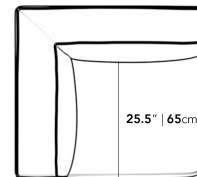

Dimensions

36.25 in x 36.25 in x 26 in (Width x Depth x Height)

Seat Height: 14.5 in

Seat Depth: 25.5 in

Arm Height: 26 in

All measurements are approximations.

36.25" | 92cm

26" | 66cm

14.5" | 37cm

36.25" | 92cm

25.5" | 65cm

36.25" | 92cm