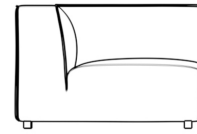

### Dimensions

36.25 in x 36.25 in x 26 in (Width x Depth x Height)

Seat Height: 14.5 in

Seat Depth: 25.5 in

Arm Height: 26 in

All measurements are approximations.

36.25" | 92cm

26" | 66cm