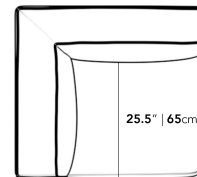

### Dimensions

36.25 in x 36.25 in x 26 in (Width x Depth x Height)

Seat Height: 14.5 in

Seat Depth: 25.5 in

Arm Height: 26 in

All measurements are approximations.

36.25" | 92cm

26" | 66cm

14.5" | 37cm

36.25" | 92cm

25.5" | 65cm

36.25" | 92cm