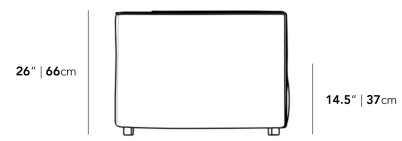

### Dimensions

36.25 in x 36.25 in x 26 in (Width x Depth x Height)

Seat Height: 14.5 in

Seat Depth: 25.5 in

Arm Height: 26 in

All measurements are approximations.

36.25" | 92cm

26" | 66cm

14.5" | 37cm

36.25" | 92cm

25.5" | 65cm

36.25" | 92cm