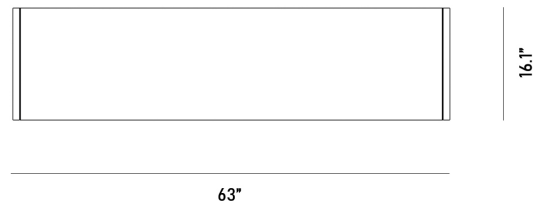

Details

- Smooth American walnut veneer
- California Phase 2 Compliant MDF
- Choose either white or black marble top
-

Hanging attachment for files featured in the larger drawer component.

- Interior drawer dimensions:
- Small Drawer: 23.9 x 13.8 x 3.9 in
- Large Drawer: 23.9 x 13.8 x 10.2 in

- Interior cabinet dimensions: 17.7 x 14.6 x 19.4 in
- Light assembly required
- This product will be shipped in a wooden crate, tools are recommended for unboxing

Dimensions

63 in x 16.1 in x 25.2 in (Width x Depth x Height)
All measurements are approximations.

[Assembly Instructions](#)
[Download](#)

47.24"

63"