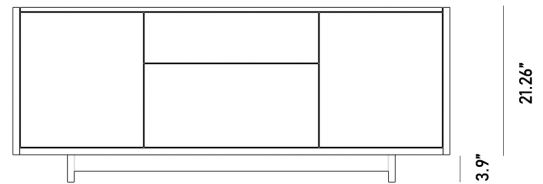

Rove Concepts

Gia Storage

Breathtaking and intriguing, the Gia draws you in with its elegant and architectural silhouette. Like a waterfall, the smooth walnut cascades down the sides while the marble top anchors the storage unit. The Gia Desk Storage combines functionality and luxury into any space. Pair with the Gia Desk for the ultimate workspace.

Details

- Smooth American walnut veneer
- California Phase 2 Compliant MDF
- Choose either white or black marble top
- •

Hanging attachment for files featured in the larger drawer component.

- Interior drawer dimensions:
- Small Drawer: 23.9 x 13.8 x 3.9 in
- Large Drawer: 23.9 x 13.8 x 10.2 in

- Interior cabinet dimensions: 17.7 x 14.6 x 19.4 in
- Light assembly required
- This product will be shipped in a wooden crate, tools are recommended for unboxing

Dimensions

63 in x 16.1 in x 25.2 in (Width x Depth x Height)
All measurements are approximations.

[Assembly Instructions](#)
[Download](#)

47.24"

63"