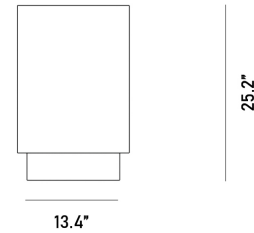

Details

- Smooth American walnut veneer
- California Phase 2 Compliant MDF
- Choose either white or black marble top
-

Hanging attachment for files featured in the larger drawer component.

- Interior drawer dimensions:
- Small Drawer: 23.9 x 13.8 x 3.9 in
- Large Drawer: 23.9 x 13.8 x 10.2 in

- Interior cabinet dimensions: 17.7 x 14.6 x 19.4 in
- Light assembly required
- This product will be shipped in a wooden crate, tools are recommended for unboxing

Dimensions

63 in x 16.1 in x 25.2 in (Width x Depth x Height)
All measurements are approximations.

[Assembly Instructions](#)
[Download](#)

47.24"

63"