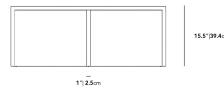

Dimensions

40 in x 26 in x 15.5 in (Width x Depth x Height)
All measurements are approximations.

Terra Modular Coffee Table Deluxe High

Terra Modular Coffee Table Deluxe Low