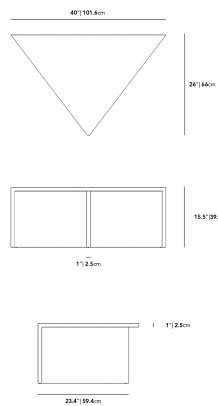

Dimensions

40 in x 26 in x 15.5 in (Width x Depth x Height)
All measurements are approximations.

Terra Modular Coffee Table Deluxe High

Terra Modular Coffee Table Deluxe Low