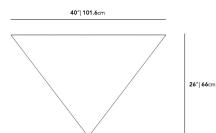

Dimensions

40 in x 26 in x 11.5 in (Width x Depth x Height)
All measurements are approximations.

Terra Modular Coffee Table Deluxe High

Terra Modular Coffee Table Deluxe Low