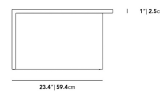

Dimensions

40 in x 26 in x 11.5 in (Width x Depth x Height)
All measurements are approximations.

Terra Modular Coffee Table Deluxe High

Terra Modular Coffee Table Deluxe Low