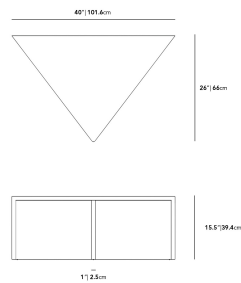

Dimensions

40 in x 26 in x 15.5 in (Width x Depth x Height)
All measurements are approximations.

Terra Modular Coffee Table Deluxe High

Terra Modular Coffee Table Deluxe Low