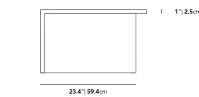

Dimensions

40 in x 26 in x 15.5 in (Width x Depth x Height)
All measurements are approximations.

Terra Modular Coffee Table Deluxe High

Terra Modular Coffee Table Deluxe Low