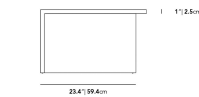

Dimensions

40 in x 26 in x 11.5 in (Width x Depth x Height)
All measurements are approximations.

Terra Modular Coffee Table Deluxe High

Terra Modular Coffee Table Deluxe Low