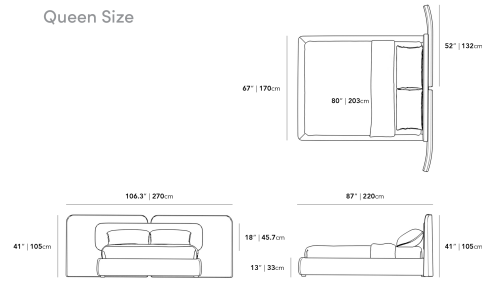

### Details

- California Phase 2 Compliant MDF
- Standard quality framing is secured with strong metal brackets
- European flexible slat system included
- Upholstered in durable modern fabric
- Full frame wrapped in high-density foam cushioning
- Approximately 1-2 inch mattress inset
- Round legs
- Assembly required

### Dimensions

106.3 in x 87 in x 41 in (Width x Depth x Height)  
All measurements are approximations.

[Assembly Instructions](#)  
[Download](#)

### Queen Size

### King Size