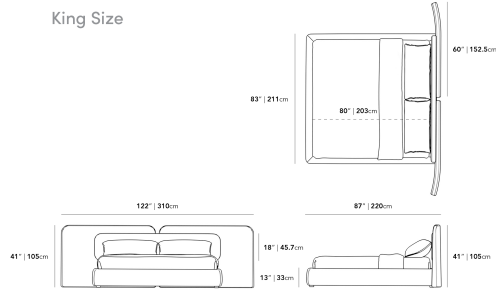

### Details

- California Phase 2 Compliant MDF
- Standard quality framing is secured with strong metal brackets
- European flexible slat system included
- Upholstered in durable modern fabric
- Full frame wrapped in high-density foam cushioning
- Approximately 1-2 inch mattress inset
- Round legs
- Assembly required

### Dimensions

106.3 in x 87 in x 41 in (Width x Depth x Height)  
All measurements are approximations.

[Assembly Instructions](#)  
[Download](#)

### Queen Size

### King Size