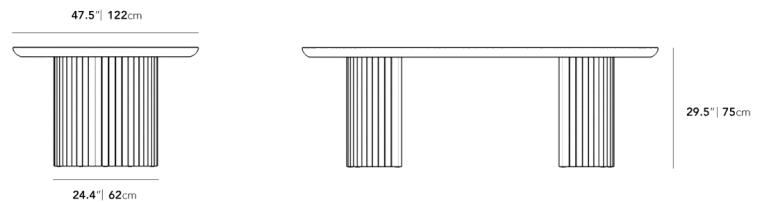

Dimensions

96 in x 47.5 in x 29.5 in (Width x Depth x Height)

Additional Dimensions

120 in x 47.5 in x 29.5 in - (Alabaster Concrete Surfaces, Alabaster Matte Lacquer Wood Finishes, 120" Size)

All measurements are approximations.