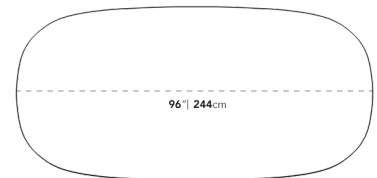

Dimensions

96 in x 47.5 in x 29.5 in (Width x Depth x Height)

Additional Dimensions

120 in x 47.5 in x 29.5 in - (Alabaster Concrete Surfaces, Alabaster Matte Lacquer Wood Finishes, 120" Size)

All measurements are approximations.

96"

120"