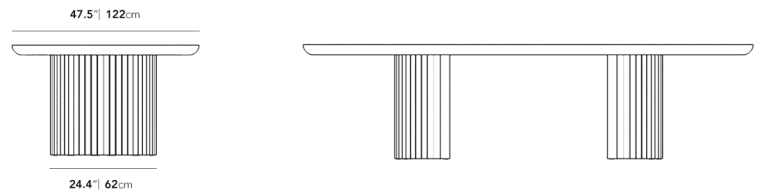

Dimensions

96 in x 47.5 in x 29.5 in (Width x Depth x Height)

Additional Dimensions

120 in x 47.5 in x 29.5 in - (Alabaster Concrete Surfaces, Alabaster Matte Lacquer Wood Finishes, 120" Size)

All measurements are approximations.

96"

120"