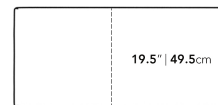

### Dimensions

39 in x 19.5 in x 16.9 in (Width x Depth x Height)  
All measurements are approximations.

39" | 99cm

16.9" | 42.9cm

19.5" | 49.5cm

19.5" | 49.5cm