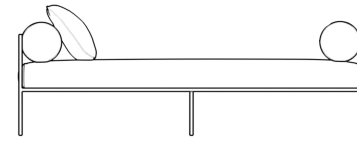

## Everett Outdoor Daybed

Surround yourself with the tranquil feel of the Everett Outdoor Daybed. With its contemporary silhouette and sumptuous cushioning, the Everett inspires an atmosphere of modern elegance in any outdoor living space. Enjoy as a preset configuration or customize your own design by purchasing pieces separately.

### Dimensions

39 in x 78 in x 25.6 in (Width x Depth x Height)  
All measurements are approximations.

78" | 198cm

25.6" | 65cm

16.9" | 42.9cm

39" | 99cm

39" | 99cm