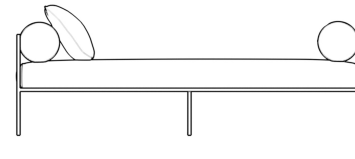

Rove Concepts

Everett Outdoor Daybed

Surround yourself with the tranquil feel of the Everett Outdoor Daybed. With its contemporary silhouette and sumptuous cushioning, the Everett inspires an atmosphere of modern elegance in any outdoor living space. Enjoy as a preset configuration or customize your own design by purchasing pieces separately.

Dimensions

39 in x 78 in x 25.6 in (Width x Depth x Height)
All measurements are approximations.

78" | 198cm

25.6" | 65cm

16.9" | 42.9cm

39" | 99cm

39" | 99cm