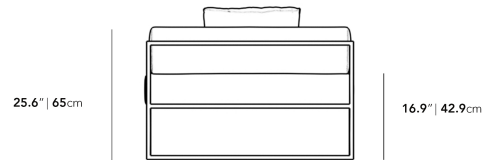

### Dimensions

39 in x 78 in x 25.6 in (Width x Depth x Height)  
All measurements are approximations.

78" | 198cm

25.6" | 65cm

16.9" | 42.9cm

39" | 99cm

39" | 99cm