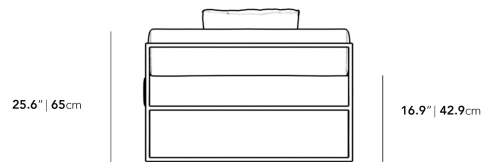

Dimensions

39 in x 78 in x 25.6 in (Width x Depth x Height)
All measurements are approximations.

78" | 198cm

25.6" | 65cm

16.9" | 42.9cm

39" | 99cm

39" | 99cm