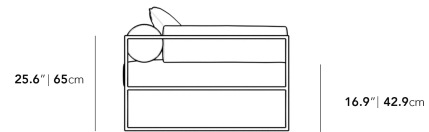

Dimensions

79 in x 39 in x 25.6 in (Width x Depth x Height)
All measurements are approximations.

79" | 198cm

25.6" | 65cm

16.9" | 42.9cm

39" | 99cm

29.5" | 75cm