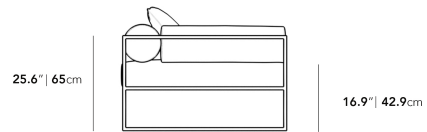

Dimensions

79 in x 39 in x 25.6 in (Width x Depth x Height)
All measurements are approximations.

79" | 198cm

25.6" | 65cm

16.9" | 42.9cm

39" | 99cm

29.5" | 75cm