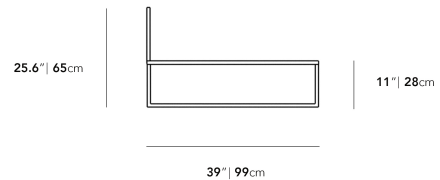

Explore our entire Everett Outdoor Collection here.

Details

- High performance aluminum frame
- Choose from black or white fade resistant powder coated finish
- Rustproof
- Maximum temperature 200°F

Dimensions

19.5 in x 39 in x 25.6 in (Width x Depth x Height)
All measurements are approximations.

19.5" | 45.9cm

11" | 28cm

39" | 99cm

39" | 99cm