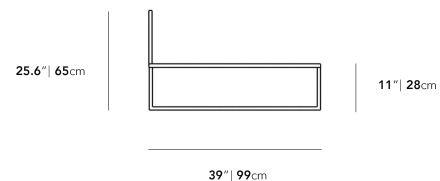

Explore our entire Everett Outdoor Collection here.

Details

- High performance aluminum frame
- Choose from black or white fade resistant powder coated finish
- Rustproof
- Maximum temperature 200°F

Dimensions

19.5 in x 39 in x 25.6 in (Width x Depth x Height)
All measurements are approximations.

19.5" | 45.9cm

39" | 99cm