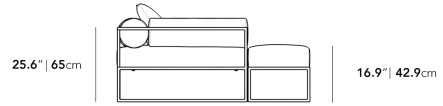

Dimensions

136.4 in x 58.5 in x 25.6 in (Width x Depth x Height)
All measurements are approximations.

136.4" | 346.5cm

25.6" | 65cm

16.9" | 42.9cm

58.5" | 148.5cm

58.5" | 148.5cm

29.5" | 75cm

39" | 99cm