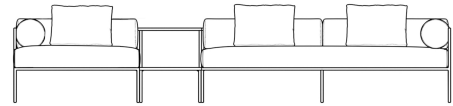

Rove Concepts

Everett Outdoor Sectional Sofa

Surround yourself with the tranquil feel of the Everett Outdoor Sectional Sofa. With its contemporary silhouette and sumptuous cushioning, the Everett inspires an atmosphere of modern elegance in any outdoor living space. Enjoy as a preset configuration or customize your own design by purchasing pieces separately.

Explore our entire Everett Outdoor Collection here.

Details

- High performance aluminum frame
- Choose from black or white fade resistant powder coated finish
- Rustproof
- Maximum temperature 200°F
- Fast dry foam cushion
- UV resistant fabric
- Removable cushions
- Firm Feel (Learn more about our sofa firmness here.)
- Light assembly required
- Includes one 2-seater piece, one corner piece, one ottoman, one side table, three back cylinder cushions, two arm cylinder cushions, and three throw pillows

Dimensions

136.4 in x 58.5 in x 25.6 in (Width x Depth x Height)
All measurements are approximations.

136.4" | 346.5cm

25.6" | 65cm

16.9" | 42.9cm

58.5" | 148.5cm

58.5" | 148.5cm

29.5" | 75cm