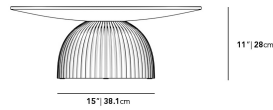

*Due to the nature of the concrete features there may be slight variations in color and finish.

Dimensions

29 in x 29 in x 11 in (Width x Depth x Height)

Additional Dimensions

36 in x 36 in x 11 in - (36" | 91cm Size, Black Concrete Surfaces)

All measurements are approximations.

Gallus Coffee Table 29"

Gallus Coffee Table 36"