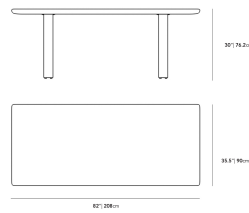

Details

- Available 82" and 95" in White Travertine, and 95" Grey Oak
- Grey oak option made with 100% solid wood
- White travertine is unsealed and finished with oil (natural markings and spots may vary)
- Rounded edge
- Includes foot protectors for the legs
- This product will be shipped in a wooden crate, tools are recommended for unboxing
- Assembly required

Dimensions

94.9 in x 38.9 in x 29.5 in (Width x Depth x Height)
All measurements are approximations.

Assembly Instructions
[Download](#)

Tiberius Dining Table 82" Travertine

Tiberius Dining Table 95" Travertine