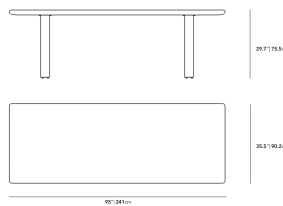

Dimensions

94.9 in x 38.9 in x 29.5 in (Width x Depth x Height)
All measurements are approximations.

Assembly Instructions
[Download](#)

Tiberius Dining Table 82" Travertine

Tiberius Dining Table 95" Travertine