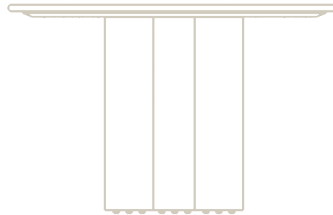

Rove Concepts

Maximus Round Table

Like the remarkable architecture of Ancient Rome, the Maximus Round Table astonishes with its sublime silhouette. Characterized by the three pillars and sumptuous materials, the Maximus transcends the limits of modern design.

[Learn more about black label collection here.](#)

[Shop all black label collection here.](#)

Details

- White travertine
- Unsealed and finished with oil
- Beveled edge
- Rounded edges at bottom of the legs
- Includes three footpads
- Available in one size
- Assembly required
- This product will be shipped in a wooden crate, tools are recommended for unboxing
- Natural markings and spots may vary

Dimensions

48 in x 48 in x 30.1 in (Width x Depth x Height)
All measurements are approximations.

[Assembly Instructions](#)
[Download](#)

48"

30.1" | 76.5cm

48" | 122cm