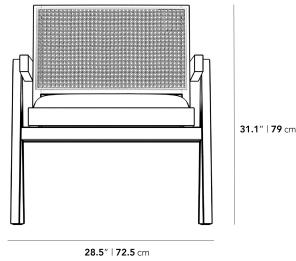

### Dimensions

28.5 in x 27.5 in x 31.1 in (Width x Depth x Height)

Seat Height: 16.5 in

Seat Depth: 18.8 in

All measurements are approximations.

### Upholstery Seating: