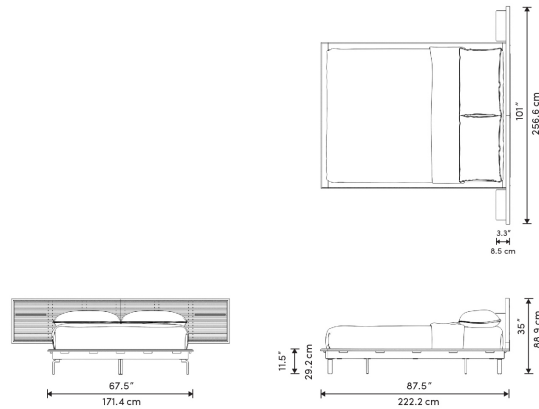

### Details

- Smooth American walnut veneer
- Slat headboard
- Black oak veneer
- California Phase 2 Compliant MDF
- Standard quality framing is secured with strong metal brackets
- European flexible slat system included
- Interchangeable brushed brass shelf
- Brushed brass legs
- Approximately 2.3 inch mattress inset
- Includes footpad protectors
- Assembly required

\*Mattress shown in images is 12" thick

### Dimensions

101 in x 87.5 in x 35 in (Width x Depth x Height)  
All measurements are approximations.

### King Size