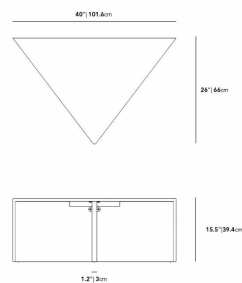

Also available separately in the low size here.

Also available separately in the high size here.

Details

- Choice of white or black marble top
- White and black marble available with a brushed brass leg
- Available as a set
- Marble top finished with a natural sealant
- This product will be shipped in a wooden crate, tools are recommended for unboxing

Natural markings and spots may vary

Dimensions

52 in x 40 in x 15.5 in (Width x Depth x Height)
All measurements are approximations.

Terra Modular Coffee Table Brass Leg High

Terra Modular Coffee Table Brass Leg Low