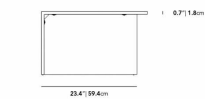

Natural markings and spots may vary

Dimensions

52 in x 40 in x 15.5 in (Width x Depth x Height)
All measurements are approximations.

Terra Modular Coffee Table Brass Leg High

Terra Modular Coffee Table Brass Leg Low