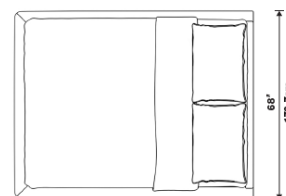

Rove Concepts

Modular Bed Frame

Indulge yourself in the smooth curves and minimal silhouette of the Modular Bed Frame. Emphasized by the sumptuously upholstered frame and low profile this Modular Bed Frame offers a sense of modern elegance in any bedroom. Pair with the Berlin Headboard for the perfect bed setup.

Details

- Larch wood and rubberwood
- California Phase 2 Compliant MDF
- Standard quality framing is secured with strong metal brackets
- European flexible slat system included
- Upholstered in durable modern fabric
- Full frame wrapped in triple layer multi-density foam cushioning
- The modular bed frame can be configured with the Berlin Headboard
- Approximately 3-inch mattress inset
- Assembly required

Dimensions

68 in x 85.4 in x 12.6 in (Width x Depth x Height)

Additional Dimensions

84 in x 85.4 in x 12.6 in - (King Bed Size, Alesund Modern Felt)

All measurements are approximations.

Assembly Instructions

[Download](#)

Queen Size

King Size