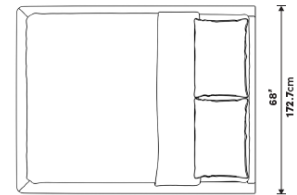

Details

- Larch wood and rubberwood
- California Phase 2 Compliant MDF
- Standard quality framing is secured with strong metal brackets
- European flexible slat system included
- Upholstered in durable modern fabric
- Full frame wrapped in triple layer multi-density foam cushioning
- The modular bed frame can be configured with the Napa Headboard and Berlin Headboard
- Approximately 3-inch mattress inset
- Assembly required

Dimensions

68 in x 85.4 in x 12.6 in (Width x Depth x Height)

Additional Dimensions

84 in x 85.4 in x 12.6 in - (King Bed Size, Alesund Modern Felt)

All measurements are approximations.

Assembly Instructions

[Download](#)

Queen Size

King Size