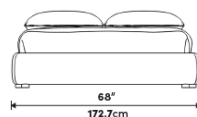

### Dimensions

68 in x 85.4 in x 12.6 in (Width x Depth x Height)

### Additional Dimensions

84 in x 85.4 in x 12.6 in - (King Bed Size, Alesund Modern Felt)

All measurements are approximations.

### Queen Size

### King Size