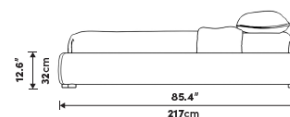

Rove Concepts

Modular Bed Frame

Indulge yourself in the smooth curves and minimal silhouette of the Modular Bed Frame. Emphasized by the sumptuously upholstered frame and low profile this Modular Bed Frame offers a sense of modern elegance in any bedroom. Pair with the Berlin Headboard for the perfect bed setup.

Details

- Larch wood and rubberwood
- California Phase 2 Compliant MDF
- Standard quality framing is secured with strong metal brackets
- European flexible slat system included
- Upholstered in durable modern fabric
- Full frame wrapped in triple layer multi-density foam cushioning
- The modular bed frame can be configured with the Berlin Headboard
- Approximately 3-inch mattress inset
- Assembly required

Dimensions

68 in x 85.4 in x 12.6 in (Width x Depth x Height)

Additional Dimensions

84 in x 85.4 in x 12.6 in - (King Bed Size, Alesund Modern Felt)

All measurements are approximations.

Assembly Instructions

[Download](#)

Queen Size

King Size