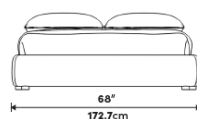

### Dimensions

68 in x 85.4 in x 12.6 in (Width x Depth x Height)

### Additional Dimensions

84 in x 85.4 in x 12.6 in - (King Bed Size, Alesund Modern Felt)

All measurements are approximations.

### Queen Size

### King Size