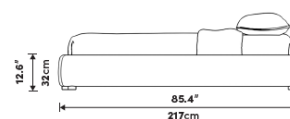

Rove Concepts

Modular Bed Frame

Indulge yourself in the smooth curves and minimal silhouette of the Modular Bed Frame. Emphasized by the sumptuously upholstered frame and low profile this Modular Bed Frame offers a sense of modern elegance in any bedroom. Pair with the Napa Headboard or Berlin Headboard for the perfect bed setup.

Details

- Larch wood and rubberwood
- California Phase 2 Compliant MDF
- Standard quality framing is secured with strong metal brackets
- European flexible slat system included
- Upholstered in durable modern fabric
- Full frame wrapped in triple layer multi-density foam cushioning
- The modular bed frame can be configured with the Napa Headboard and Berlin Headboard
- Approximately 3-inch mattress inset
- Assembly required

Dimensions

68 in x 85.4 in x 12.6 in (Width x Depth x Height)

Additional Dimensions

84 in x 85.4 in x 12.6 in - (King Bed Size, Alesund Modern Felt)

All measurements are approximations.

Assembly Instructions

[Download](#)

Queen Size

King Size